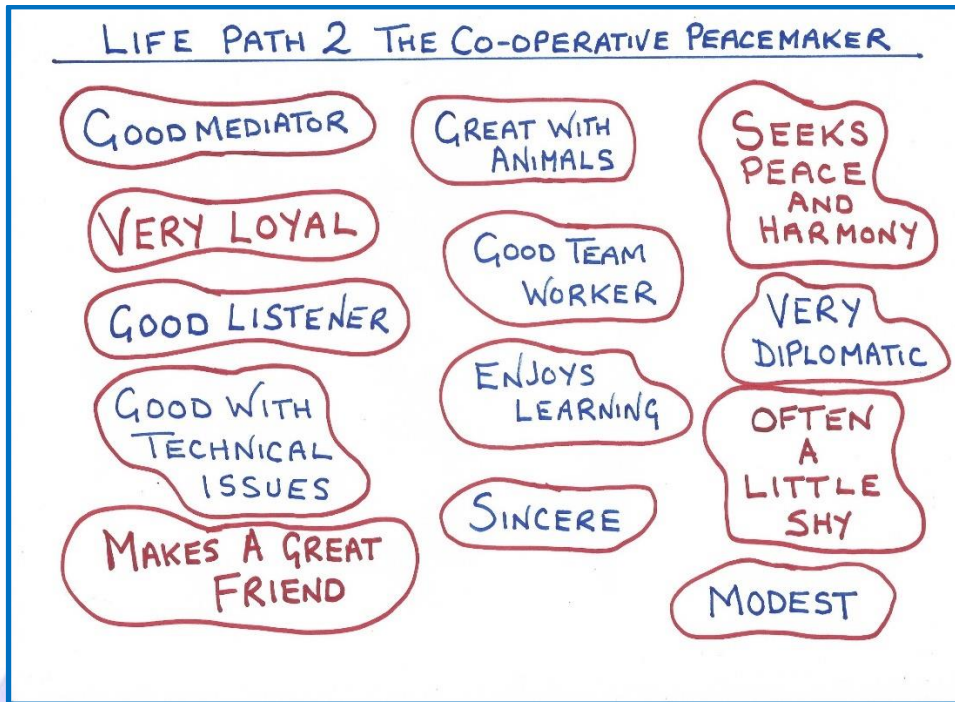

### Walk through?

If you'd like Stephen to walk you through it step by step, click on the video image.

## The 12 Life Path Number Charts

Here are the key traits of all 12 life paths.

**Life path 1 ~ The Independent Individual**, here's a snapshot of their general traits:

**Life path 2 ~ The Cooperative Peacemaker**, here's a snapshot of their general traits:

Life path 3 ~ **The Self Expressive Creative**, here's a snapshot of their general traits:

Life path 4 ~ **The Dedicated Worker**, here's a snapshot of their general traits:

Life path 5 ~ **The Freedom-Loving Adventurer**, here's a snapshot of their general traits:

Life path 6 ~ **The Responsible Caregiver/Nurturer**, here's a snapshot of their general traits:

Life path 7 ~ **The Contemplative Truth Seeker**, here's a snapshot of their general traits:

Life path 8 ~ **The Business Minded Leader**, here's a snapshot of their general traits: