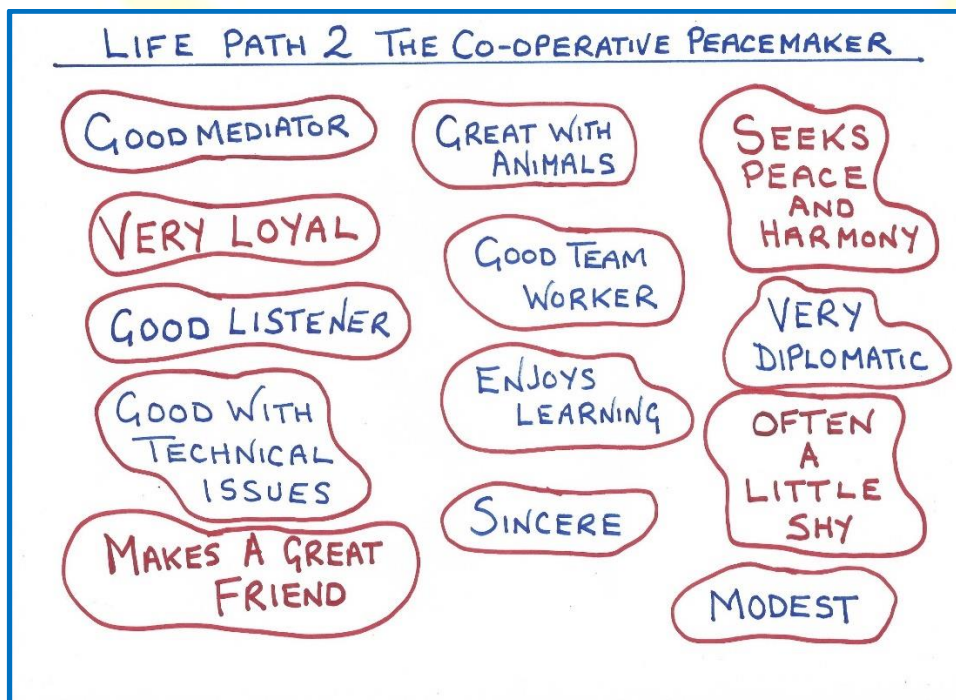

Walk through?

If you'd like Stephen to walk you through it step by step, click on the video image.

The 12 Life Path Number Charts

Here are the key traits of all 12 life paths.

Life path 1 ~ **The Independent Individual**, here's a snapshot of their general traits:

Life path 2 ~ **The Cooperative Peacemaker**, here's a snapshot of their general traits:

Life path 3 ~ **The Self Expressive Creative**, here's a snapshot of their general traits:

Life path 4 ~ **The Dedicated Worker**, here's a snapshot of their general traits:

Life path 5 ~ **The Freedom-Loving Adventurer**, here's a snapshot of their general traits:

Life path 6 ~ **The Responsible Caregiver/Nurturer**, here's a snapshot of their general traits:

Life path 7 ~ **The Contemplative Truth Seeker**, here's a snapshot of their general traits: