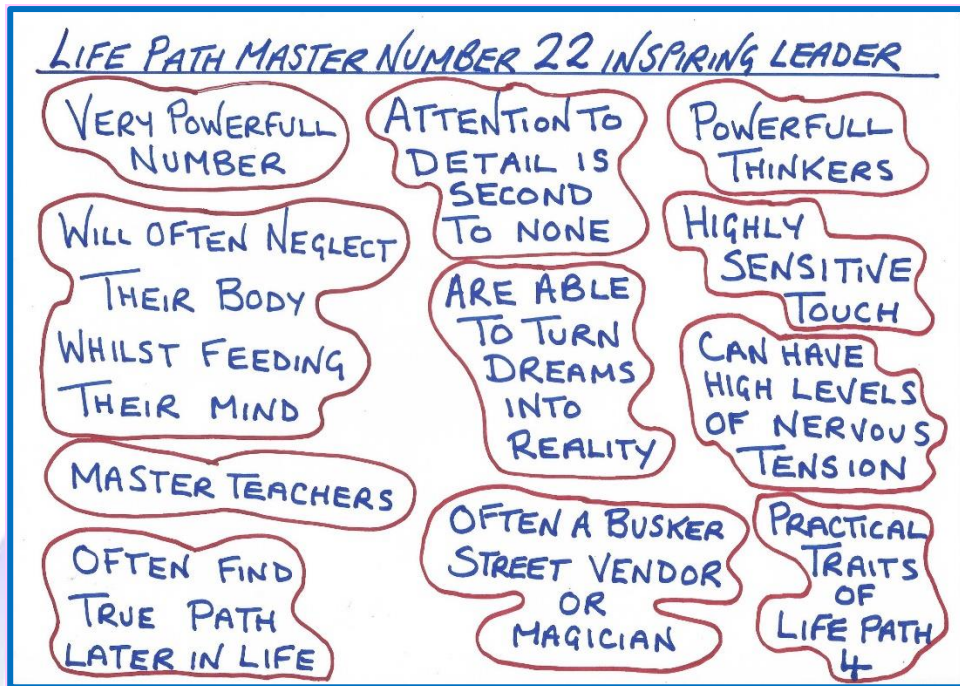

Life path 5 ~ **The Freedom-Loving Adventurer**, here's a snapshot of their general traits:

Life path 6 ~ **The Responsible Caregiver/Nurturer**, here's a snapshot of their general traits:

Life path 7 ~ **The Contemplative Truth Seeker**, here's a snapshot of their general traits:

Life path 8 ~ **The Business Minded Leader**, here's a snapshot of their general traits:

Life path 9 ~ **The Compassionate Humanitarian**, here's a snapshot of their general traits:

Life path 11 (Master Number: an enhanced life path 2) ~ **The Intuitive Healer**, here's a snapshot of their general traits:

Life path 22 (Master Number: an enhanced life path 4) ~ **The Inspiring Leader**, here's a snapshot of their general traits:

Life path 33 (Master Number: an enhanced life path 6) ~ **The Kindness Ambassador**, here's a snapshot of their general traits:

2. Birthday Numbers

Your birthday number holds lots of information about your personality traits. It is the second most influential number in your personal numerology chart.

It is very simple to work out, it's the day of the month you were born, so if you were born on the 1st you're a **1 birthday** number, born on the 2nd you're a **2 birthday** number and so on.