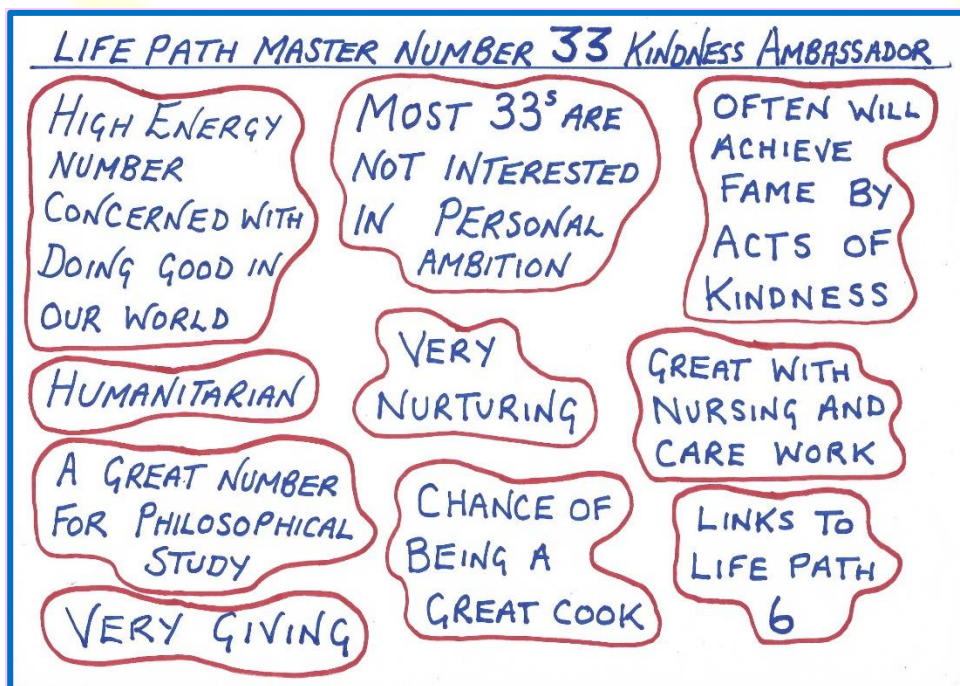

Life path 5 ~ **The Freedom-Loving Adventurer**, here's a snapshot of their general traits:

Life path 6 ~ **The Responsible Caregiver/Nurturer**, here's a snapshot of their general traits:

Life path 7 ~ **The Contemplative Truth Seeker**, here's a snapshot of their general traits:

Life path 8 ~ **The Business Minded Leader**, here's a snapshot of their general traits:

Life path 9 ~ **The Compassionate Humanitarian**, here's a snapshot of their general traits:

Life path 11 (Master Number: an enhanced life path 2) ~ **The Intuitive Healer**, here's a snapshot of their general traits:

Life path 22 (Master Number: an enhanced life path 4) ~ **The Inspiring Leader**, here's a snapshot of their general traits:

Life path 33 (Master Number: an enhanced life path 6) ~ **The Kindness Ambassador**, here's a snapshot of their general traits:

2. Birthday Numbers

Your birthday number holds lots of information about your personality traits. It is the second most influential number in your personal numerology chart.

It is very simple to work out, it's the day of the month you were born, so if you were born on the 1st you're a **1 birthday** number, born on the 2nd you're a **2 birthday** number and so on.