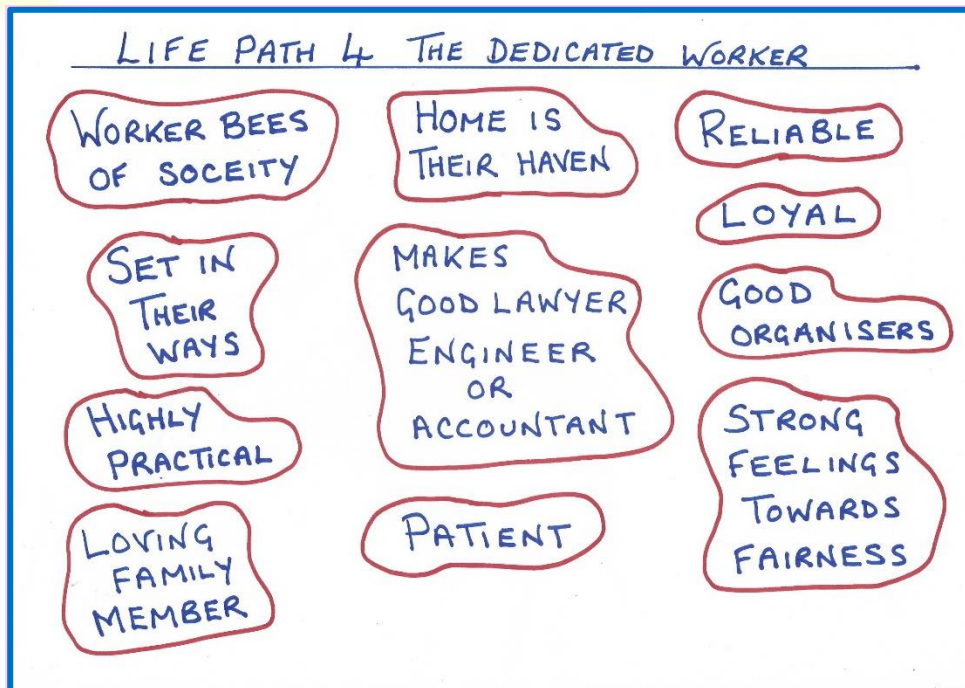

Now, work out your life path;

Your date of birth: $\boxed{D} + \boxed{D} + \boxed{M} + \boxed{M} + \boxed{Y} + \boxed{Y} + \boxed{Y} + \boxed{Y} = \boxed{T} \boxed{T}$

Reducing the total: $\boxed{T} + \boxed{T} = \boxed{L}$ life path.

Walk through?

If you'd like Stephen to walk you through it step by step, click on the video image.

The 12 Life Path Number Charts

Here are the key traits of all 12 life paths.

Life path 1 ~ **The Independent Individual**, here's a snapshot of their general traits:

Life path 2 ~ **The Cooperative Peacemaker**, here's a snapshot of their general traits:

Life path 3 ~ **The Self Expressive Creative**, here's a snapshot of their general traits:

Life path 4 ~ **The Dedicated Worker**, here's a snapshot of their general traits:

Life path 5 ~ **The Freedom-Loving Adventurer**, here's a snapshot of their general traits:

Life path 6 ~ **The Responsible Caregiver/Nurturer**, here's a snapshot of their general traits:

Life path 7 ~ **The Contemplative Truth Seeker**, here's a snapshot of their general traits: